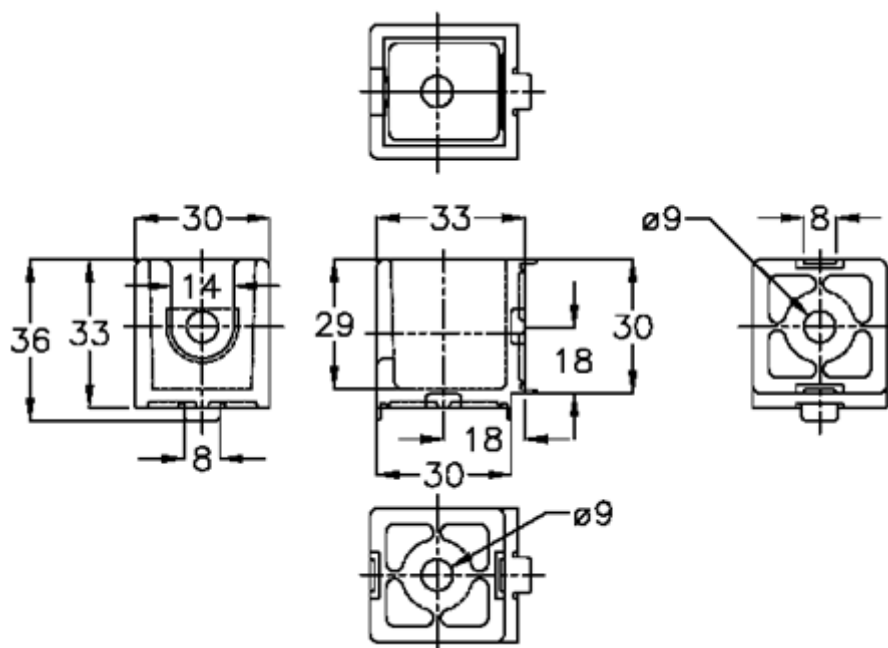

Data Sheet

Article number: 0581423030

Description: Hepco MCS 1-242-3030
Exterior Angle Bracket 30x30

Measures

Size = 30x30

Weight (kg) = 0.17